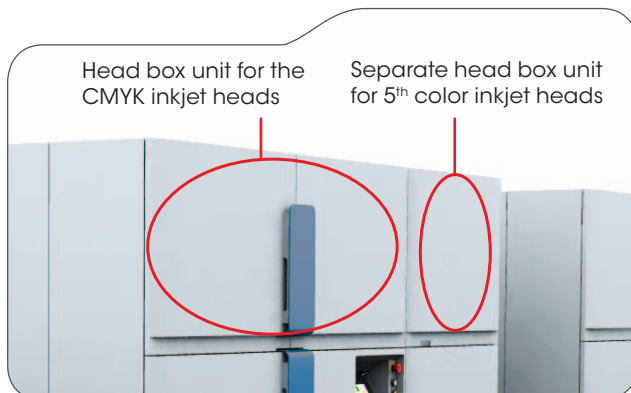

THE 5TH COLOR AS A SEPARATE PRINT HEAD UNIT – GREATER FLEXIBILITY IN MANAGING COSTS

The Océ JetStream Wide full-color web presses are available in 5/5 configurations. The 5th color unit can be used either with a spot color, MICR, or fugitive ink. A unique feature is that the 5th color ink head unit is managed in a separate head box (separate from the CMYK ink head units). The 5th color ink head unit is activated and engaged only when the print application requires this. The benefit of this asynchronous solution is the flexible management of costs and improved efficiency. When printing only in CMYK 4/4 mode, the 5th color unit is in an inactive and parked state, preventing unnecessary wear and tear on this 5th unit and no unnecessary use of electricity or other consumables.

INDUSTRIAL-SCALE PRODUCTION OF BOOKS, NEWSPAPERS, AND TRANSACTIONAL DOCUMENTS

Up to 833 ft/min high-speed printing on a 30"-wide web

Over 30,000 B2 format sheets per hour – 5,452 letter images per minute

Up to 1200 dpi perceived image quality using Océ DigiDot technology

Can produce more than 4,000 tabloid format newspapers per hour

Optimal web width for book, statement, and newspaper production

Full-color printing – 5/5 color solution

PROFESSIONAL IN-LINE FINISHING SOLUTIONS

Canon Solutions America has close strategic alliances with several industry partners that provide in-line finishing solutions for the Océ JetStream Wide Series. Solutions for the transactional market may include processing functions such as punching and perforating, slitting and merging, and sheeting and stacking. Book printers can take advantage of in-line finishing solutions that provide capabilities such as signature folding, cutting and stacking, and perfect binding and trimming. Newspapers can be completely printed, sheeted, folded, and delivered in one pass, maximizing efficiency and lowering costs.

DRIVING PERFORMANCE AT MAXIMUM SPEED

The Océ PRISMAproduction® workflow and output management system solution, coupled with the Océ SRA® MP controller with its unrivalled performance, drives variable data at an uninterrupted production speed of 833 ft/min on a 30"-wide web. An especially exciting feature for the book and newspaper printing industry is the support of the native PDF (Adobe PDF Print Engine 2.5) where data is ripped directly on the printer controller, eliminating the costly and time-consuming intermediate process.